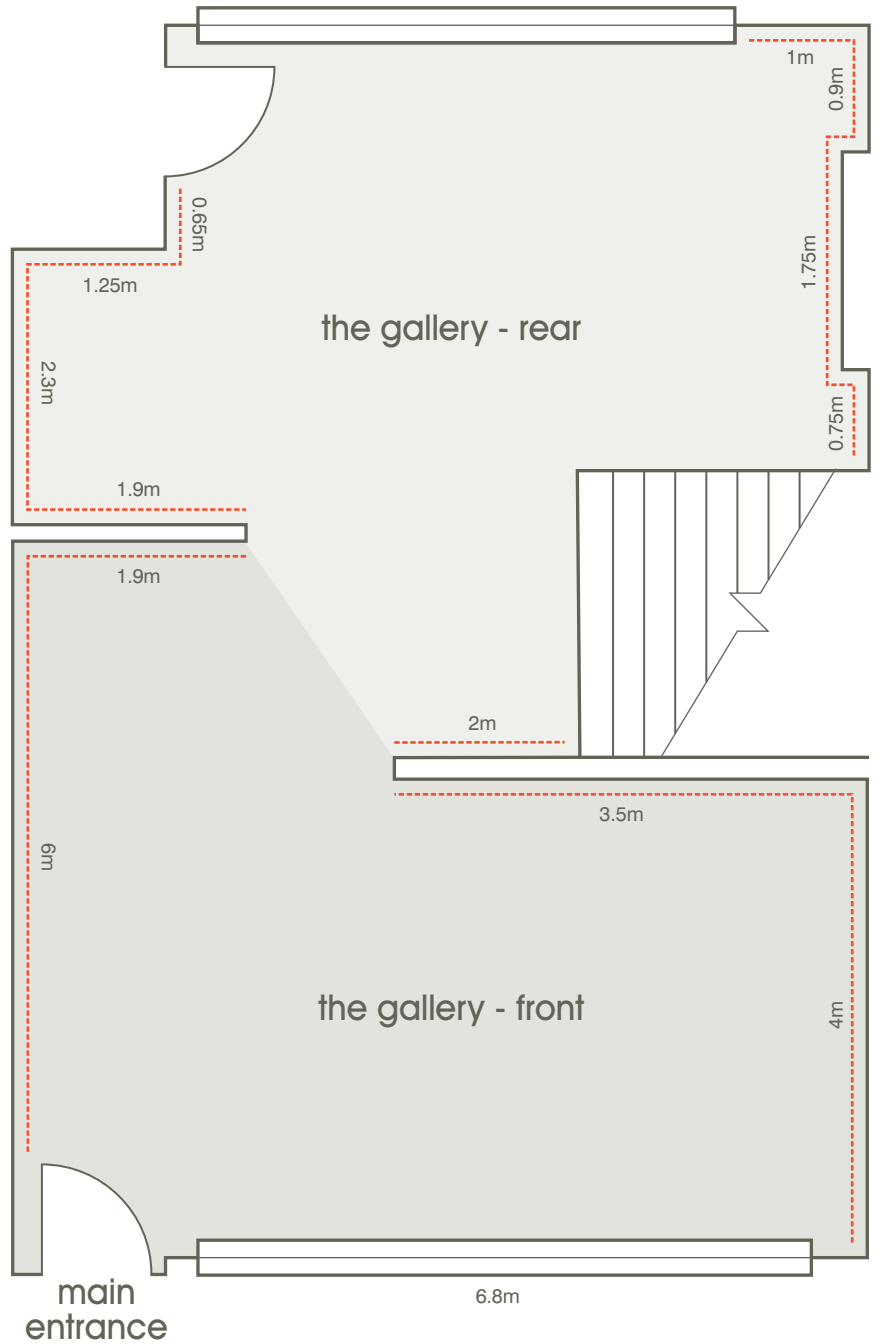

the gallery

3 Kirkgate, Ripon, North Yorkshire, HG4 1PA
tel: 01765 602878 email: thegallery@hornseys.com
www.hornseys.com

floor plan_

Our gallery space features state-of-the-art Erco lighting designed to museum standard, traditional solid oak flooring, craftsman-designed shelving and fittings, all located in the centre of the historic City of Ripon.

Car parking is plentiful and within three minutes walk, there is also a loading area twenty metres from the gallery.

We intend to convert of the upstairs rooms into private viewing areas which should take place over the coming year as we expand our catalogue and the range of services that we offer.

area 1

area 2

hanging area